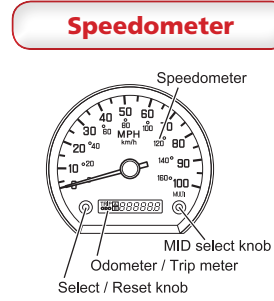

ISUZU DRIVER ORIENTATION

ISUZU DRIVER ORIENTATION

DEF Level

Remaining level	Indication	Color
Level 4 (4/4)		Green
Level 3 (3/4)		Green
Level 2 (2/4)		Green
Level 1 (1/4)		Green

Cruise main indicator light	1	Diesel exhaust fluid (DEF) indicator light	14
Cruise set indicator light	2	ABS warning light	15
Daytime running lights (DRL) indicator light	3	Exhaust brake indicator light	16
Engine alarm (shutdown) warning light	4	Turn signal and hazard warning indicator light - right	17
Idling stop indicator light	5	Automatic transmission fluid (ATF) temperature warning light	18
Reduced engine power indicator light	6	Check transmission warning light	19
Check engine malfunction indicator light	7	Turn signal and hazard warning indicator light - left	20
Engine oil level indicator light	8	Overdrive off indicator light	21
Engine oil pressure warning light	9	Brake system warning light/Parking brake indicator light	22
Glow plug indicator light	10	Brake low vacuum warning light/Brake booster warning light	23
Service vehicle soon (SVS) indicator light	11	Battery discharge warning light	24
Multi-information display (MID)	12		
Headlights high beam indicator light	13		