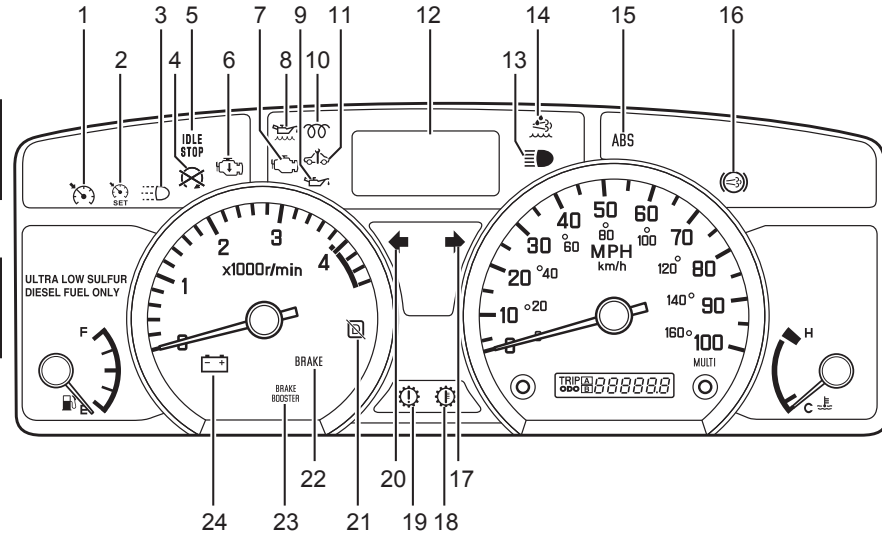

ISUZU DRIVER ORIENTATION

ISUZU DRIVER ORIENTATION

DEF Level

Remaining level	Indication	Color
Level 4 (4/4)		Green
Level 3 (3/4)		Green
Level 2 (2/4)		Green
Level 1 (1/4)		Green

Cruise main indicator light	1	Diesel exhaust fluid (DEF) indicator light	14
Cruise set indicator light	2	ABS warning light	15
Daytime running lights (DRL) indicator light	3	Exhaust brake indicator light	16
Engine alarm (shutdown) warning light	4	Turn signal and hazard warning indicator light - right	17
Idling stop indicator light	5	Automatic transmission fluid (ATF) temperature warning light	18
Reduced engine power indicator light	6	Check transmission warning light	19
Check engine malfunction indicator light	7	Turn signal and hazard warning indicator light - left	20
Engine oil level indicator light	8	Overdrive off indicator light	21
Engine oil pressure warning light	9	Brake system warning light/Parking brake indicator light	22
Glow plug indicator light	10	Brake low vacuum warning light/Brake booster warning light	23
Service vehicle soon (SVS) indicator light	11	Battery discharge warning light	24
Multi-information display (MID)	12		
Headlights high beam indicator light	13		