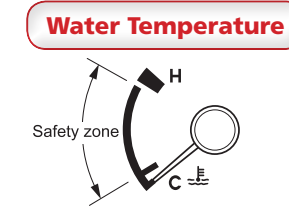

ISUZU DRIVER ORIENTATION

ISUZU DRIVER ORIENTATION

DEF Level

Remaining level	Indication	Color
Level 4 (4/4)		Green
Level 3 (3/4)		Green
Level 2 (2/4)		Green
Level 1 (1/4)		Green

Cruise main indicator light	1	Diesel exhaust fluid (DEF) indicator light	14
Cruise set indicator light	2	ABS warning light	15
Daytime running lights (DRL) indicator light	3	Exhaust brake indicator light	16
Engine alarm (shutdown) warning light	4	Turn signal and hazard warning indicator light - right	17
Idling stop indicator light	5	Automatic transmission fluid (ATF) temperature warning light	18
Reduced engine power indicator light	6	Check transmission warning light	19
Check engine malfunction indicator light	7	Turn signal and hazard warning indicator light - left	20
Engine oil level indicator light	8	Overdrive off indicator light	21
Engine oil pressure warning light	9	Brake system warning light/Parking brake indicator light	22
Glow plug indicator light	10	Brake low vacuum warning light/Brake booster warning light	23
Service vehicle soon (SVS) indicator light	11	Battery discharge warning light	24
Multi-information display (MID)	12		
Headlights high beam indicator light	13		