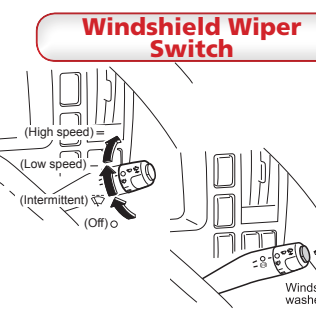

ISUZU DRIVER ORIENTATION

ISUZU DRIVER ORIENTATION

DEF Level

Remaining level	Indication	Color
Level 4 (4/4)		Green
Level 3 (3/4)		Green
Level 2 (2/4)		Green
Level 1 (1/4)		Green

Cruise main indicator light	1	Diesel exhaust fluid (DEF) indicator light	14
Cruise set indicator light	2	ABS warning light	15
Daytime running lights (DRL) indicator light	3	Exhaust brake indicator light	16
Engine alarm (shutdown) warning light	4	Turn signal and hazard warning indicator light - right	17
Idling stop indicator light	5	Automatic transmission fluid (ATF) temperature warning light	18
Reduced engine power indicator light	6	Check transmission warning light	19
Check engine malfunction indicator light	7	Turn signal and hazard warning indicator light - left	20
Engine oil level indicator light	8	Overdrive off indicator light	21
Engine oil pressure warning light	9	Brake system warning light/Parking brake indicator light	22
Glow plug indicator light	10	Brake low vacuum warning light/Brake booster warning light	23
Service vehicle soon (SVS) indicator light	11	Battery discharge warning light	24
Multi-information display (MID)	12		
Headlights high beam indicator light	13		