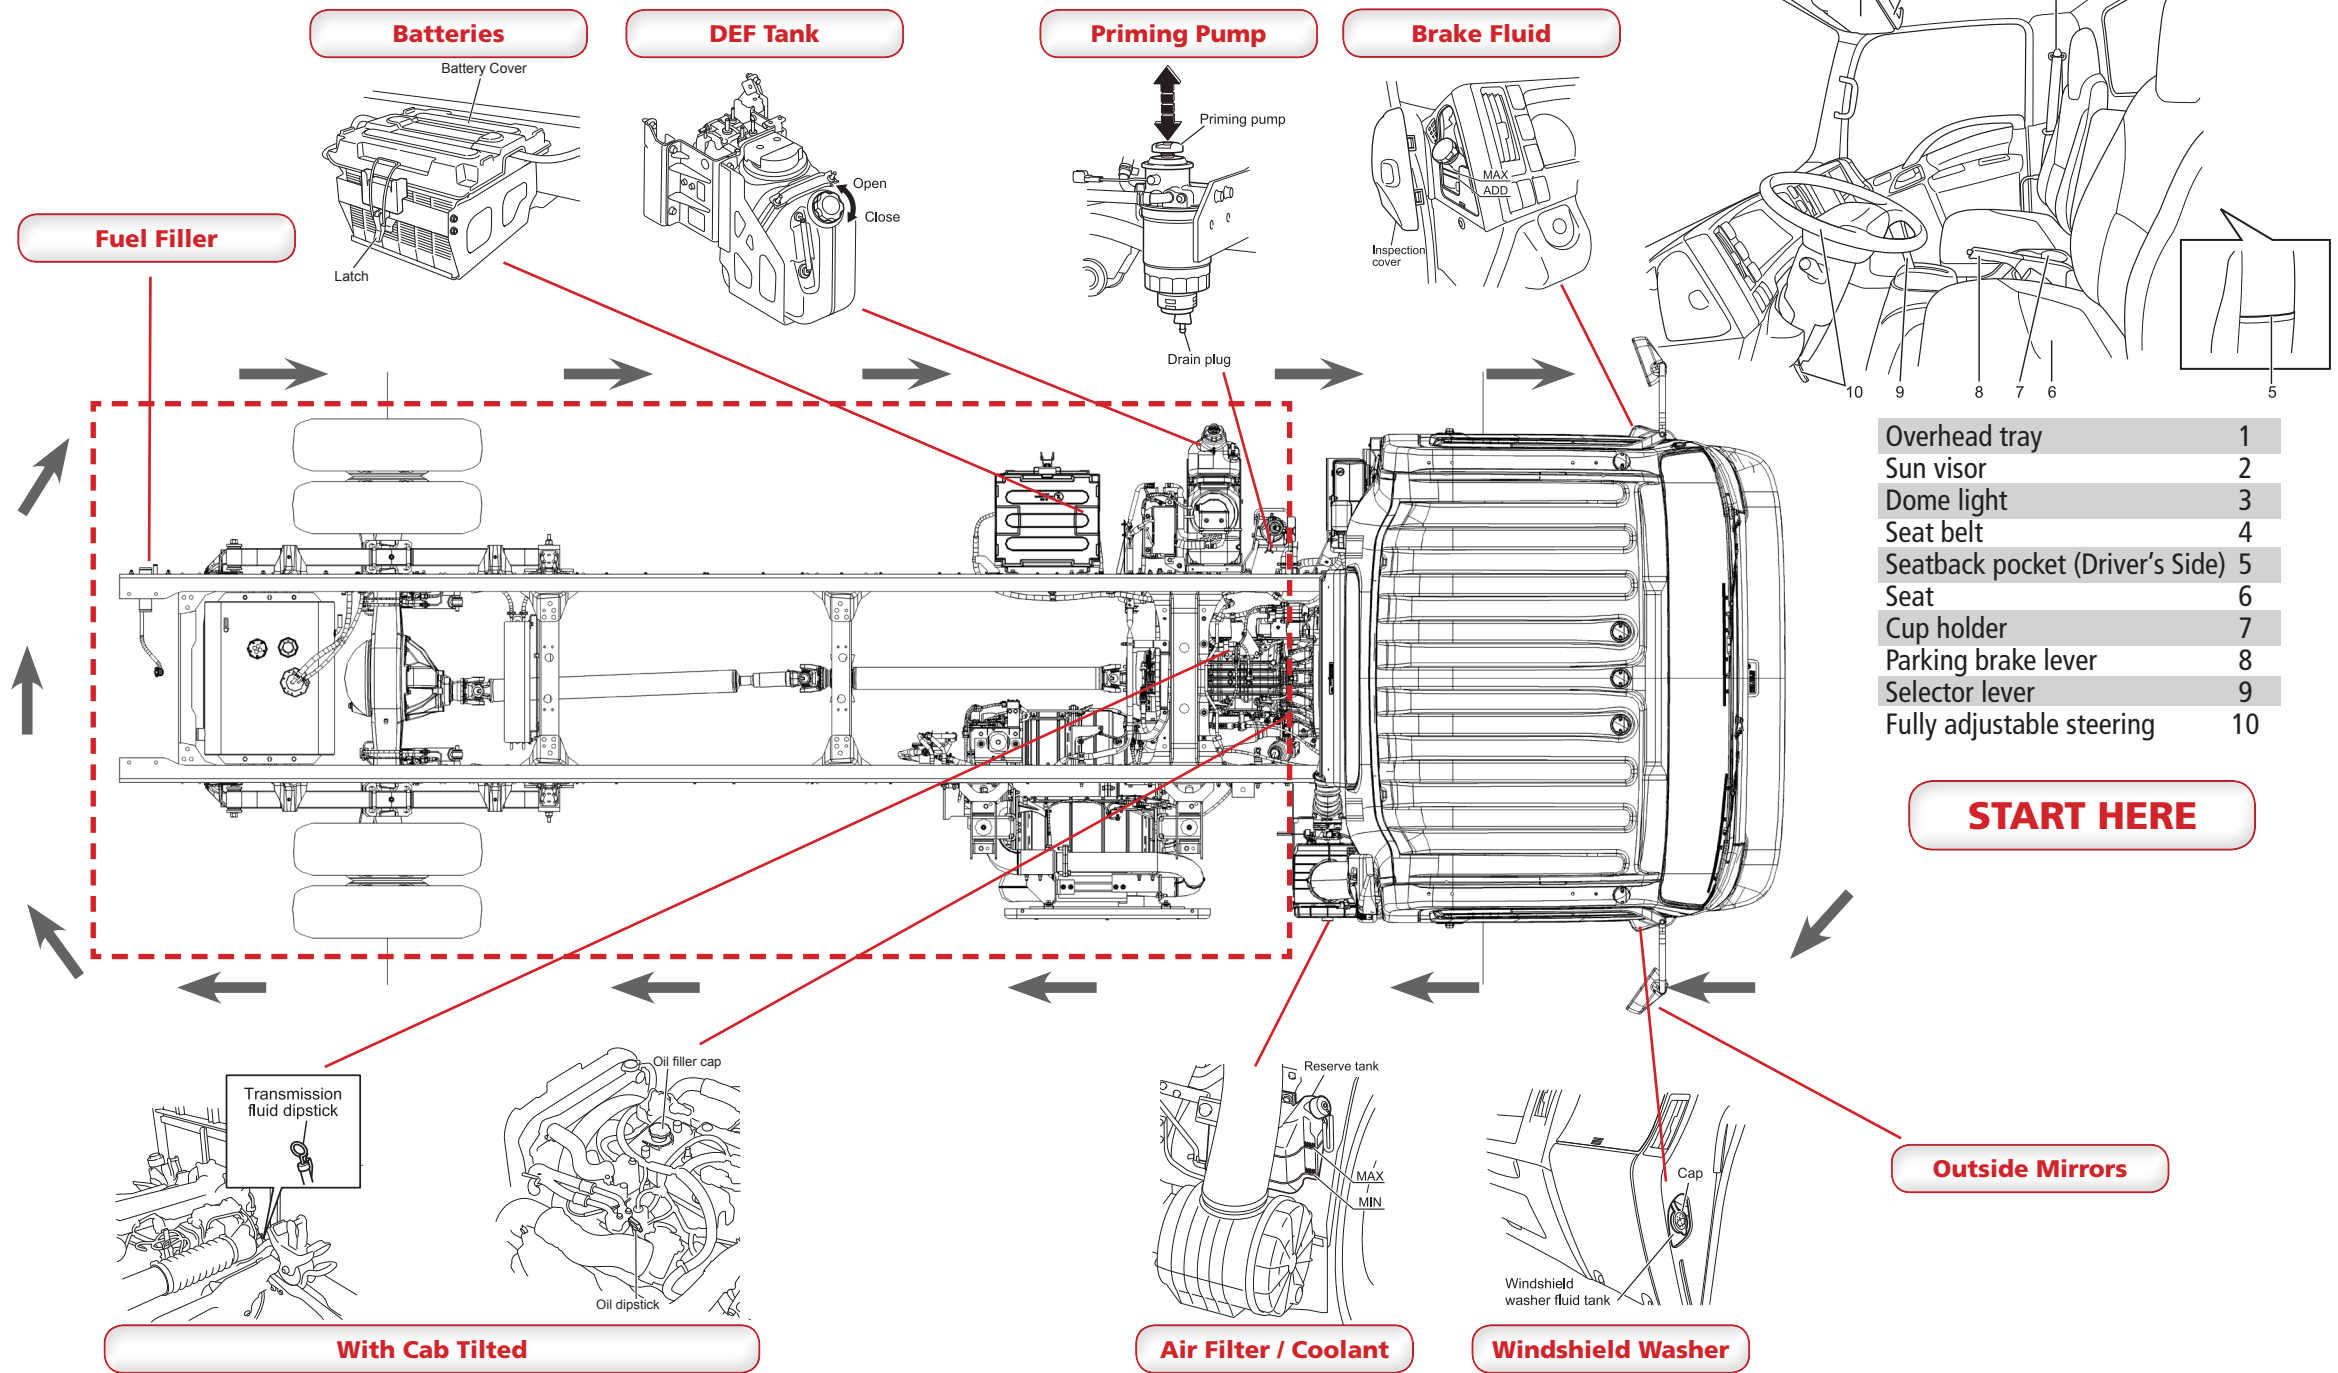

ISUZU DRIVER ORIENTATION

ISUZU DRIVER ORIENTATION

DEF Level

Remaining level	Indication	Color
Level 4 (4/4)		Green
Level 3 (3/4)		Green
Level 2 (2/4)		Green
Level 1 (1/4)		Green

Cruise main indicator light	1	Diesel exhaust fluid (DEF) indicator light	14
Cruise set indicator light	2	ABS warning light	15
Daytime running lights (DRL) indicator light	3	Exhaust brake indicator light	16
Engine alarm (shutdown) warning light	4	Turn signal and hazard warning indicator light - right	17
Idling stop indicator light	5	Automatic transmission fluid (ATF) temperature warning light	18
Reduced engine power indicator light	6	Check transmission warning light	19
Check engine malfunction indicator light	7	Turn signal and hazard warning indicator light - left	20
Engine oil level indicator light	8	Overdrive off indicator light	21
Engine oil pressure warning light	9	Brake system warning light/Parking brake indicator light	22
Glow plug indicator light	10	Brake low vacuum warning light/Brake booster warning light	23
Service vehicle soon (SVS) indicator light	11	Battery discharge warning light	24
Multi-information display (MID)	12		
Headlights high beam indicator light	13		