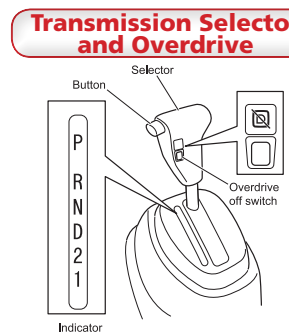

ISUZU DRIVER ORIENTATION

ISUZU DRIVER ORIENTATION

DEF Level

Remaining level	Indication	Color
Level 4 (4/4)		Green
Level 3 (3/4)		Green
Level 2 (2/4)		Green
Level 1 (1/4)		Green

Cruise main indicator light	1	Diesel exhaust fluid (DEF) indicator light	14
Cruise set indicator light	2	ABS warning light	15
Daytime running lights (DRL) indicator light	3	Exhaust brake indicator light	16
Engine alarm (shutdown) warning light	4	Turn signal and hazard warning indicator light - right	17
Idling stop indicator light	5	Automatic transmission fluid (ATF) temperature warning light	18
Reduced engine power indicator light	6	Check transmission warning light	19
Check engine malfunction indicator light	7	Turn signal and hazard warning indicator light - left	20
Engine oil level indicator light	8	Overdrive off indicator light	21
Engine oil pressure warning light	9	Brake system warning light/Parking brake indicator light	22
Glow plug indicator light	10	Brake low vacuum warning light/Brake booster warning light	23
Service vehicle soon (SVS) indicator light	11	Battery discharge warning light	24
Multi-information display (MID)	12		
Headlights high beam indicator light	13		