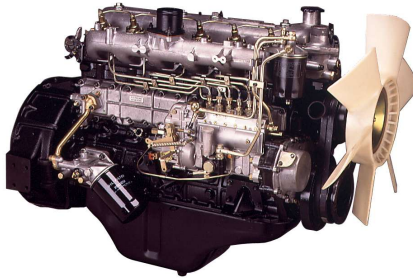

TRUCK PARTS

SINCE 1976

Introducing

Isuzu Industrial-Marine Engines

*Complete Engine Sales • Parts • Service
now at Monarch*

- L-Series 3 & 4 Cyl's 1.1-2.2 Liter
- B-Series 4 & 6 Cyl's 4.3-6.5 Liter
- H-Series 6 Cyl's 7.8 Liter
- J-Series 4 Cyl's 2.7-3.1 Liter
- S-Series 3 & 4 Cyl's 9.8 Liter
- W-Series 6 Cyl's 15.7 Liter