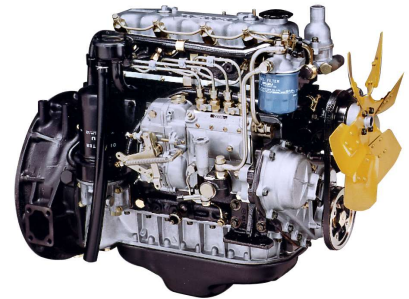

TRUCK PARTS

SINCE 1976

Introducing

Isuzu Industrial-Marine Engines

*Complete Engine Sales • Parts • Service
now at Monarch*

- L-Series 3 & 4 Cyl's 1.1-2.2 Liter
- B-Series 4 & 6 Cyl's 4.3-6.5 Liter
- H-Series 6 Cyl's 7.8 Liter
- J-Series 4 Cyl's 2.7-3.1 Liter
- S-Series 3 & 4 Cyl's 9.8 Liter
- W-Series 6 Cyl's 15.7 Liter