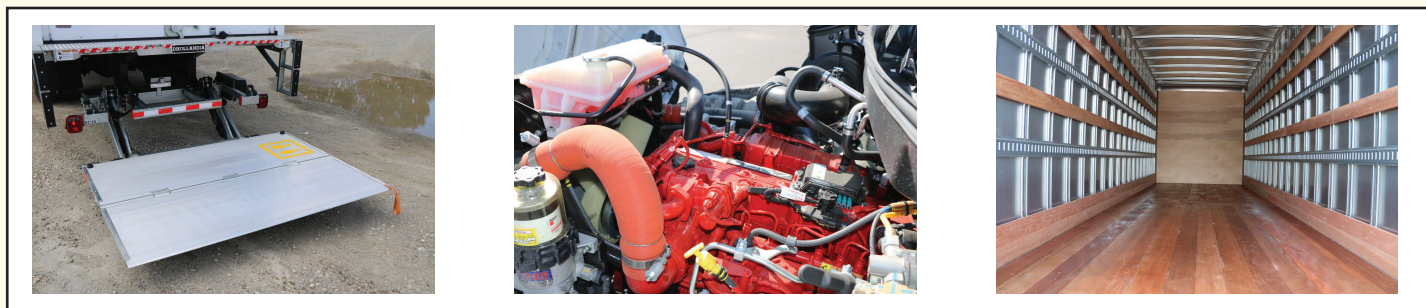

2027 Isuzu 26ft x 109"H Box Van

26ft x 109H x 102"W Box Van

Cummins B 6.7L diesel 260hp, Allison Automatic Transmission, air brakes, premium audio system, power windows and locks, ac, 2 rows E track, wood slats, kickplate, 3300 lbs capacity 85" x 60" liftgate, GVWR 25,950